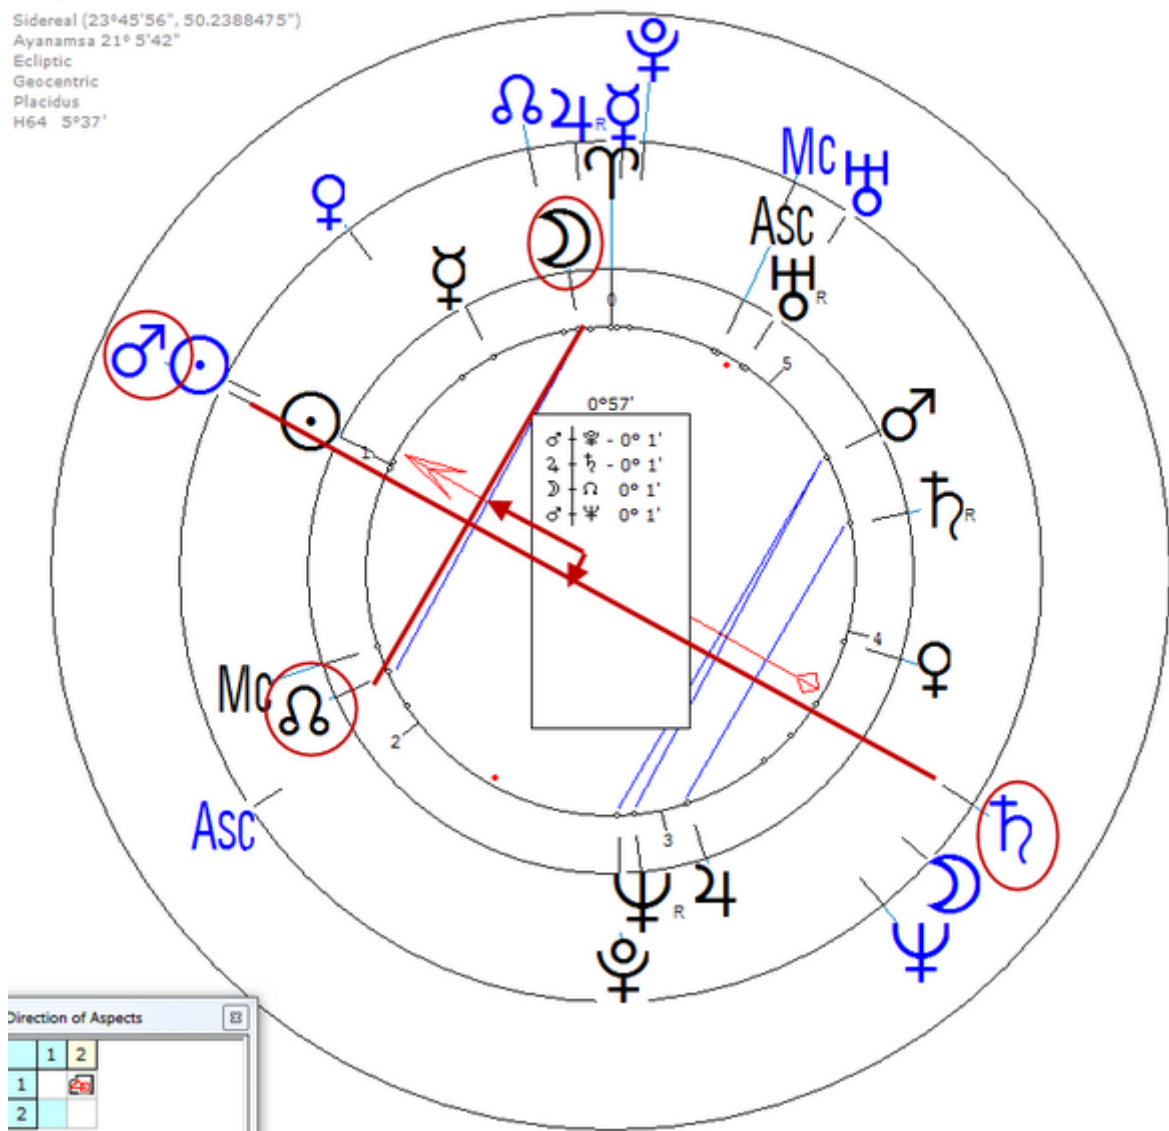

Nerval, Gérard de

22 May 1808 at 20:00 (= 8:00 PM)Paris, France, 48n52, 2e20

French writer, an author, translator, poet and playwright.

<https://www.astro.com/astro-databank/Nerval,_G%C3%A9rard_de>

Death by Suicide 25 January 1855 at 12:00 midnight in Paris, France
(Hanged himself, age 46)

Solar Return (Harmonic 64)

Solar $\♁/\♃ = \mathcal{D}_n/\delta_n$

Nerval, Gérard de
22 May 1808 Sun 20:00 (GMT+0:09:20) 48n52 2e20
Paris, France

Sidereal (23°45'56", 50.2388475")
Ayanamsa 21° 5'42"
Ecliptic
Geocentric
Placidus
H64 5°37'